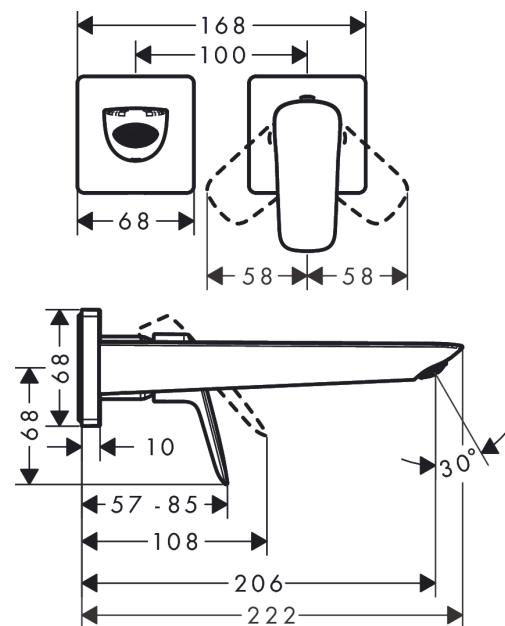

Logis

Single lever basin mixer for concealed installation Fine wall-mounted with spout 20,6 cm

Finish: **Matt Black** Article Number: **71256670**

Description

product features

- consists of: single lever basin mixer for concealed installation wall-mounted, waste set
- projection: 206 mm
- handle variant: lever handle
- spray type: normal spray
- maximum flow rate at 3 bar: 5 l/min
- ceramic cartridge
- temperature limitation adjustable
- suitable for continuous flow water heaters
- non-closing waste set
- material waste set: metal
- connection type: basic set
- connection dimension: DN15
- handle can be positioned on the right or left, depending on the basic set installation
- EU taxonomy: max. 6 l/min - Substantial Contribution (SC) possible

Technology

Product image

Scale drawing

Logis

Single lever basin mixer for concealed installation Fine wall-mounted with spout 20,6 cm

Finish: **Matt Black** Article Number: **71256670**

Flowchart

Logis

Single lever basin mixer for concealed installation Fine wall-mounted with spout 20,6 cm

Finish: **Matt Black** Article Number: **71256670**

Exploded Drawing

Year of production: >06/23